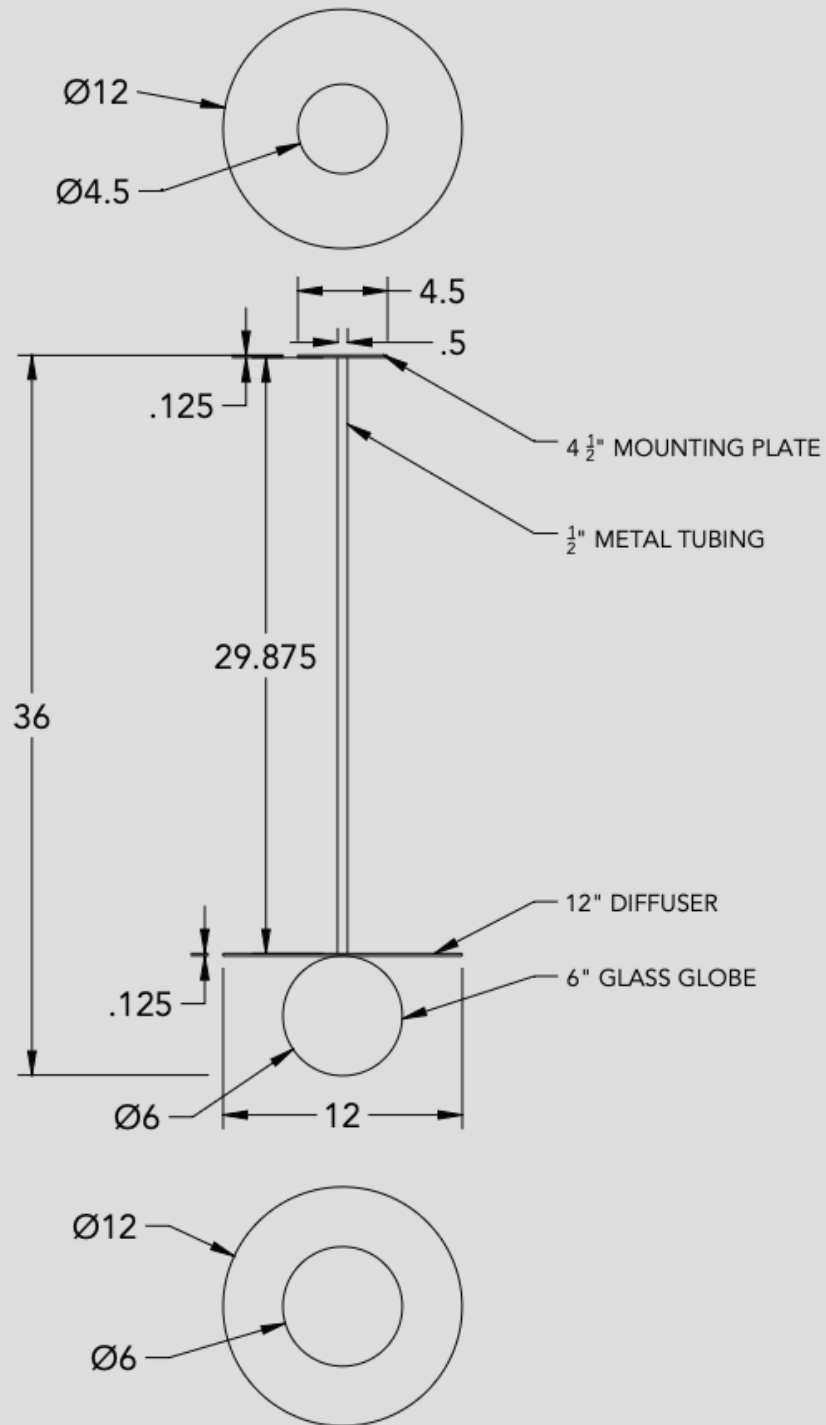

www.thisisconcord.com
info@thisisconcord.com

3-31 Nashville Ave, York
ON M6M 1J2, Canada