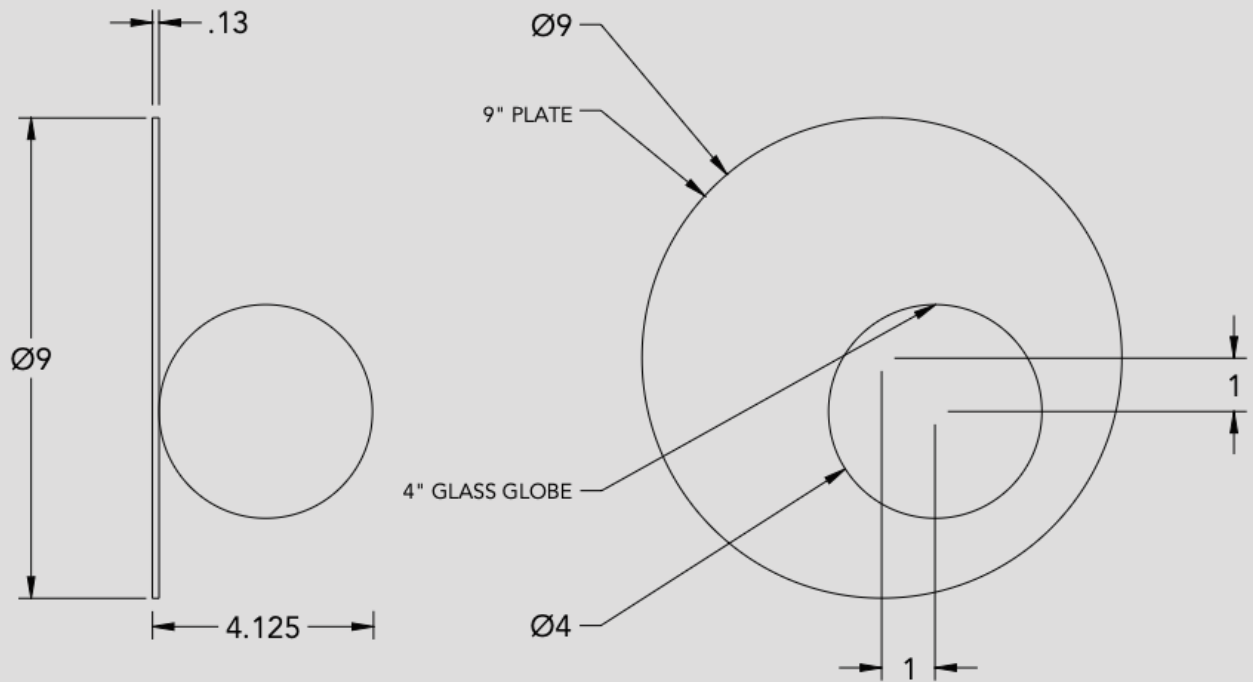

www.thisisconcord.com
info@thisisconcord.com

3-31 Nashville Ave, York
ON M6M 1J2, Canada